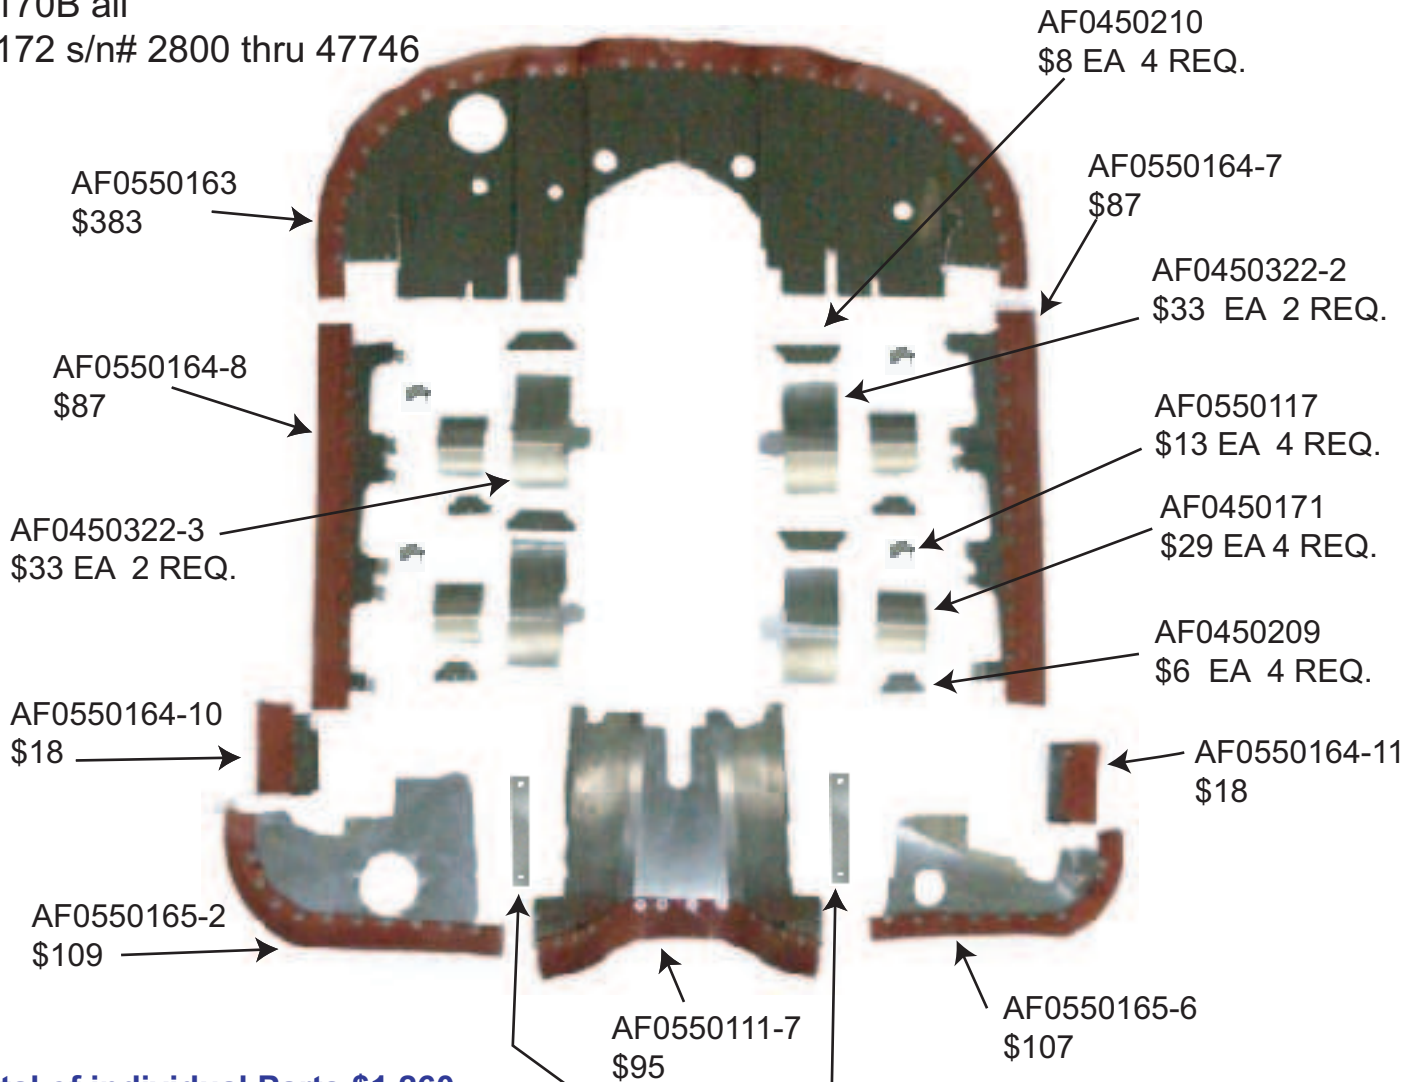

High Performance Air Parts

Cessna 170B & 172 Engine Baffles With Continental Engine

Eligibility:

170B all

172 s/n# 2800 thru 47746

(2) AF0550111-4
Included with
part # AF0550111-7

Total of individual Parts \$1,260
Complete Set Price \$1,084